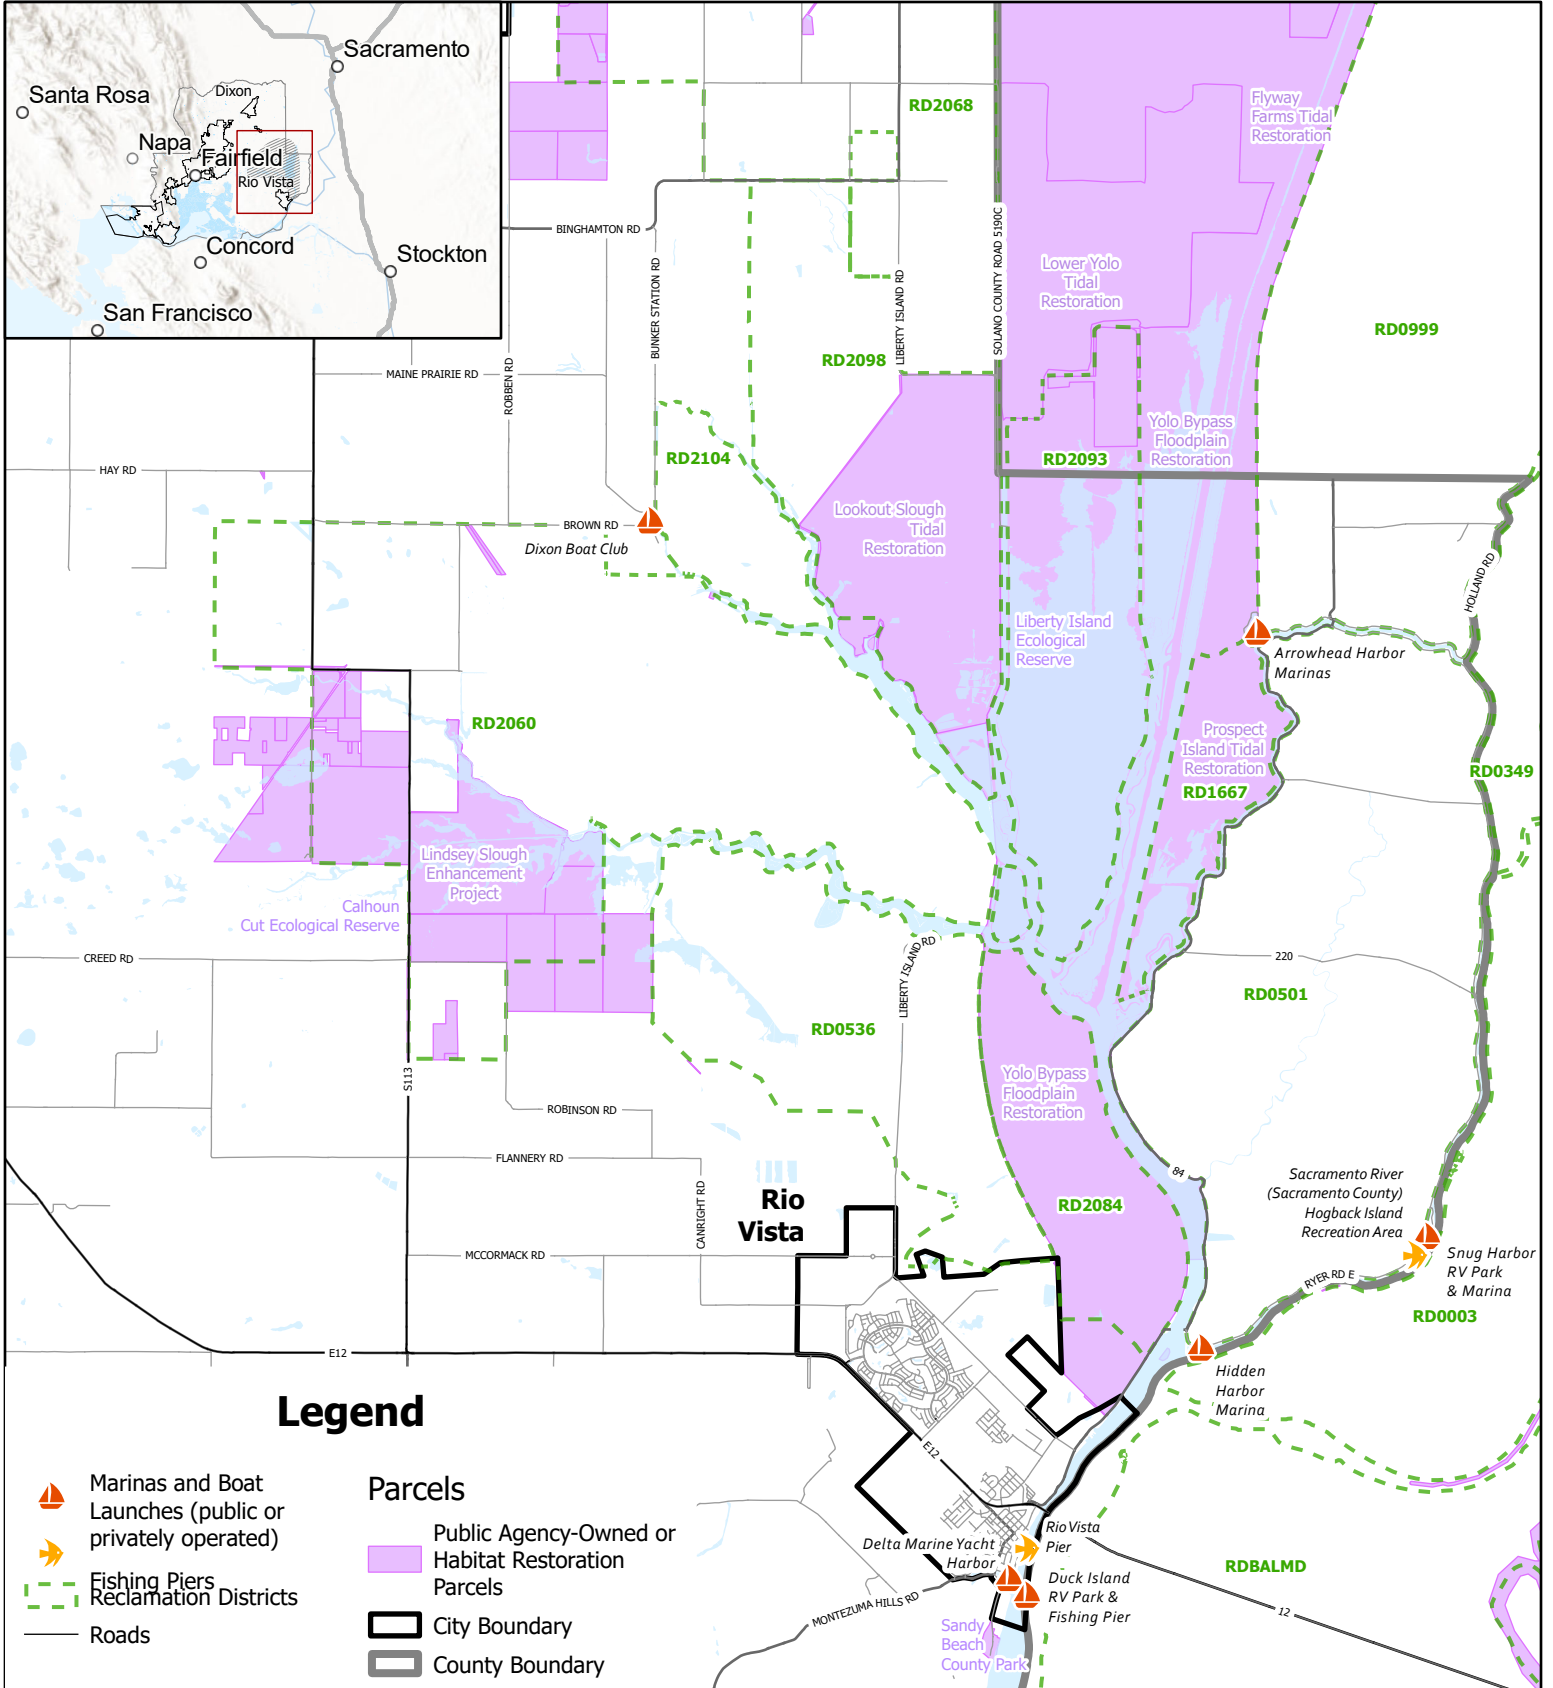

Cache Slough Public Access Recreation Action Planning Area

Legend

- Marinas and Boat Launches (public or privately operated)
- Fishing Piers Reclamation Districts
- Roads
- Public Agency-Owned or Habitat Restoration Parcels
- City Boundary
- County Boundary